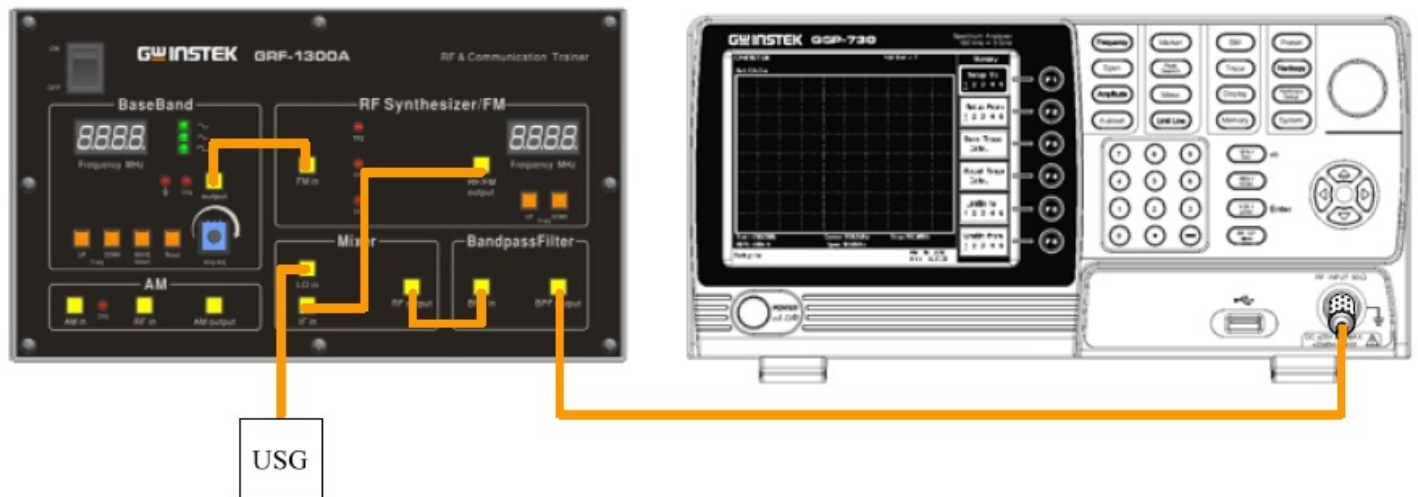

GRF-1300A

✉ Sales Contact

(mailto:marketing@goodwill.com.tw)

🖨 Print

🔗 Share

Features

- Baseband Signal: Sine, Triangle, Square wave
- Frequency Range: 0.1 ~ 3MHz
- RF Frequency: 870 ~ 920MHz
- AM & FM Modulation
- Mixer & 2.4GHz Bandpass Filter
- 5 programmable On/Off Switches and 5 Test Points to Simulate 8 Failure Conditions for Trouble-Shooting Study
- USB Interface to Provide Remote Control

Description ▼

Description

Specifications

Accessories

Ordering Info.

Download

GRF-1300A, as an optional accessory of GSP-730, is a trainer for basic RF communications experiments.

The brand new GRF-1300A RF training kit features not only all functions of GRF-1300 RF training kit but also augments itself with Mixer and Bandpass Filter. Users can better understand the characteristics of Mixer and Bandpass Filter by operating scalar network analyzer measurement which is produced by combining GSP-730 spectrum analyzer, GRF-1300A RF Communications Trainer, and USG signal generator.

The combination of USG signal generator and GRF-1300A Mixer function can produce 2.4GHz AM and FM modulation signals. GRF-1300A Bandpass Filter can purify the output signals by filtering out harmonic and spurious produced by Mixer output signals.